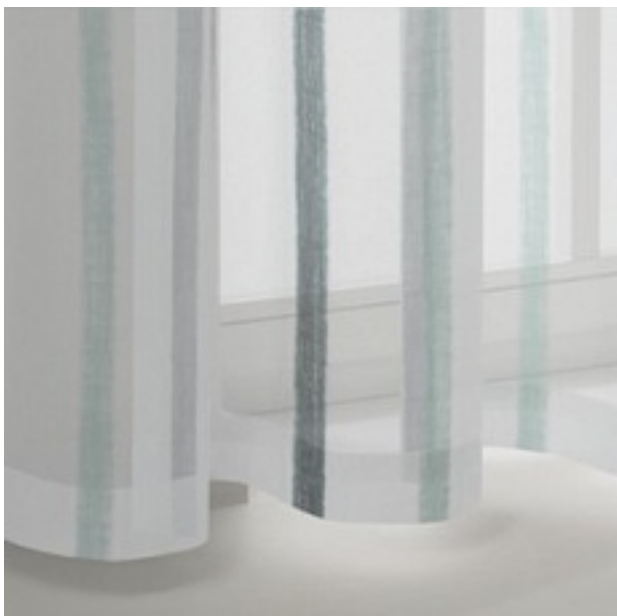

## Banda 3139 / 163

COLLECTION GOOD VIBRATIONS

### colours

192

183

163

132

110

fabric width (cm) 285

material 100% Polyester

transparency semitransparent fabric

care instruction       
no steaming

characteristics   

suitable for  

Repeat width 21

## description

A fresh stripe pattern that has been brought to life on a sophisticated double-weave fabric. The result is that the vertical stripes appear to weave their way through the background of extremely fine horizontal threads in five attractive colour combinations. A soft crash effect adds a relaxed feel to this inbetween piece.