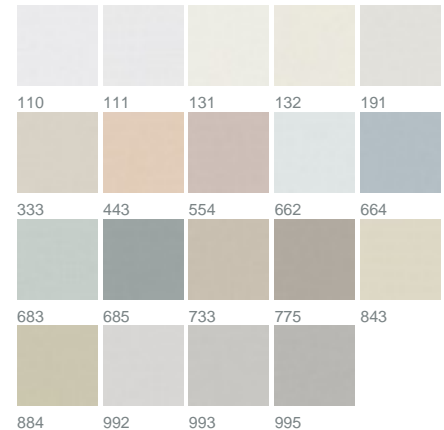

PRODUCT DATASHEET

Speed 3609 / 884

COLLECTION GET TOGETHER

colours

fabric width (cm)

290

material

100% PES FR

transparency

transparent fabric

care instruction

characteristics

suitable for

description

SPEED – a light, airy batiste – is quite simply a classic in interior design. The virtually translucent fabric appeals to the viewer's sense of touch and sight with its incredibly smooth feel and soft flowing drape. The much-loved, simple and strong linen structure meets 19 contemporary colours to liven up any home or commercial setting. Sometimes less really is more.