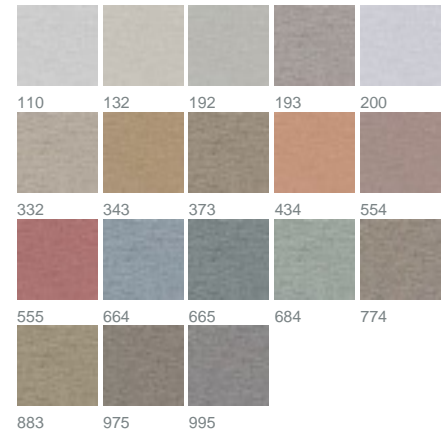

PRODUCT DATASHEET

Breaking Dawn Dimout 1302 / 995

COLLECTION GET TOGETHER

colours

fabric width (cm)

300

material

100% PES FR

transparency

opaque fabric

care instruction

characteristics

suitable for

description

BREAKING DAWN DIMOUT guarantees a perfectly dimmed bedroom throughout the night and beyond. Its homely texture and colour melange, which evokes natural linen, is simply intoxicating. Its soft feel and flawless hanging pleats are equally enticing. 18 balanced, natureinspired colour schemes are sure to enhance the relaxed atmosphere in any room, whether it's at home or in a commercial setting.