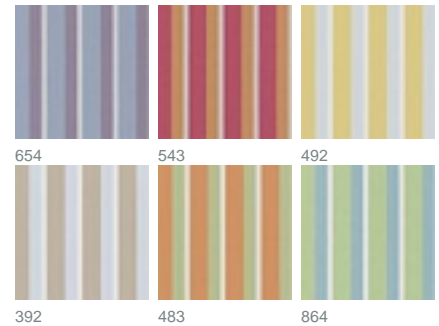

PRODUCT DATASHEET

ADO
Goldkante

Svenjo 1153 / 483

COLLECTION NEW ROMANCE

colours

fabric width (cm)

310

material

Repeat width

17

Legende

flame retardant

Light fastness

Lead weight

Washing and ironing shrinkage

thermo fabric