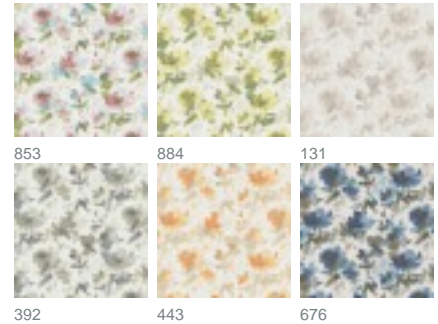

PRODUCT DATASHEET

ADO
Goldkante

Lavinia 2565 / 853

COLLECTION GOOD VIBRATIONS

colours

fabric width (cm) 137

material 58% Polyester; 42% Polyacryl

transparency opaque fabric

care instruction 
no steaming

characteristics 

suitable for 

Repeat width 135

Repeat height 64

description

Like looking out into a garden in the summer: The softly shimmering satin is adorned with oversized watercolour-style flowers. The colour palette is designed to coordinate with AVALON, ranging from pastel shades to vibrant colours.