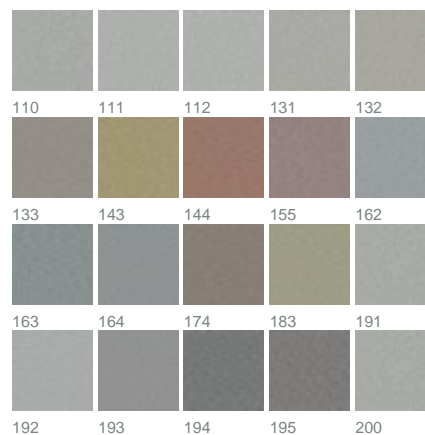

PRODUCT DATASHEET

Naran 3532 / 195

COLLECTION SLOW LIVING

colours

fabric width (cm)

300

material

100% polyester FR

transparency

transparent fabric

care instruction

characteristics

DIN 4102 B1

suitable for

description

Calm down with NARAN. The permanently flame-retardant synthetic fibres boast a natural-looking mesh structure in its look and feel like linen. Authentic, casual and urban in 20 exciting colour schemes, ranging from tone-on-tone to high-contrast.