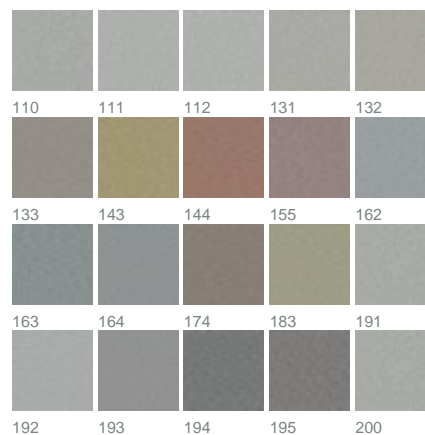

PRODUCT DATASHEET

ADO
Goldkante

Naran 3532 / 192

COLLECTION SLOW LIVING

colours

fabric width (cm)

300

material

100% polyester FR

transparency

transparent fabric

care instruction

characteristics

suitable for

description

Calm down with NARAN. The permanently flame-retardant synthetic fibres boast a natural-looking mesh structure in its look and feel like linen. Authentic, casual and urban in 20 exciting colour schemes, ranging from tone-on-tone to high-contrast.