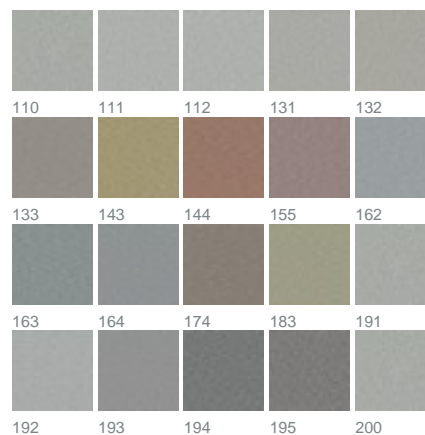

### colours

fabric width (cm)

300

material

100% polyester FR

transparency

transparent fabric

care instruction