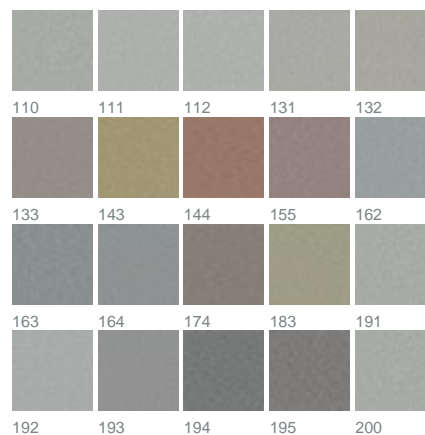

PRODUCT DATASHEET

Naran 3532 / 174

COLLECTION SLOW LIVING

colours

fabric width (cm)

300

material

100% polyester FR

transparency

transparent fabric

care instruction

characteristics

DIN 4102 B1

suitable for

description

Calm down with NARAN. The permanently flame-retardant synthetic fibres boast a natural-looking mesh structure in its look and feel like linen. Authentic, casual and urban in 20 exciting colour schemes, ranging from tone-on-tone to high-contrast.