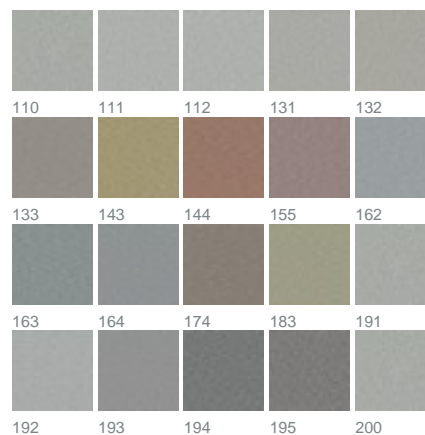

PRODUCT DATASHEET

Naran 3532 / 162

COLLECTION SLOW LIVING

colours

fabric width (cm)

300

material

100% polyester FR

transparency

transparent fabric

care instruction

characteristics

DIN 4102 B1

suitable for

description

Calm down with NARAN. The permanently flame-retardant synthetic fibres boast a natural-looking mesh structure in its look and feel like linen. Authentic, casual and urban in 20 exciting colour schemes, ranging from tone-on-tone to high-contrast.