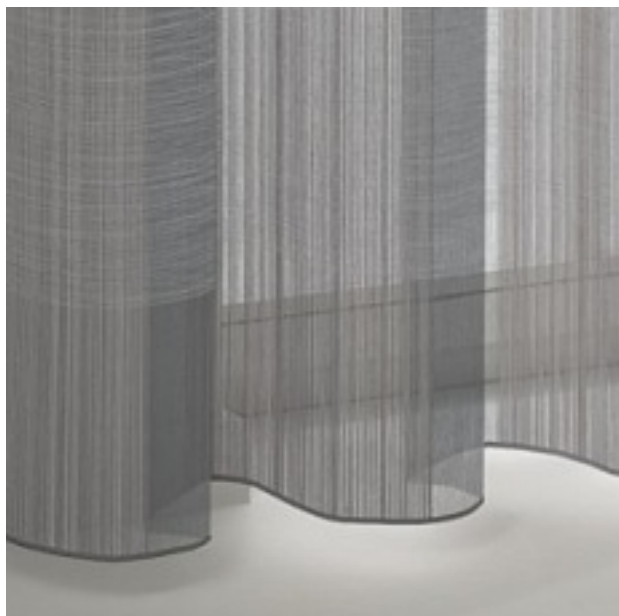

## Arien 3531 / 934

COLLECTION SLOW LIVING

colours

fabric width (cm)

315

material

88% polyester, 11% polyacrylic, 1% linen

transparency

semitransparent fabric

care instruction

characteristics

suitable for

Repeat width

38

Repeat height

39

## Legende

flame retardant

thermo fabric

Curtains

Roman blind with transparent rods/vertical tape

Light fastness

dim-out fabric

Drapery fabric

Roman blind with Tucks/Wave effect

Lead weight

Protects against viruses as well as bacteria,

Upholstery

CoverTex wall covering