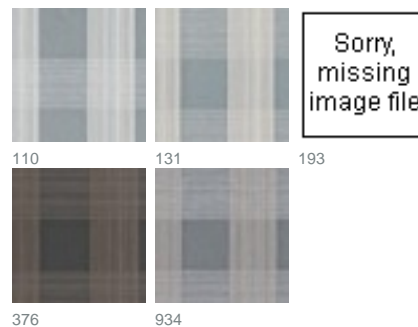

## Arien 3531 / 934

COLLECTION SLOW LIVING

colours

fabric width (cm)

315

material

88% polyester, 11% polyacrylic, 1% linen

transparency

semitransparent fabric

care instruction

characteristics

suitable for

Repeat width

38

Repeat height

39