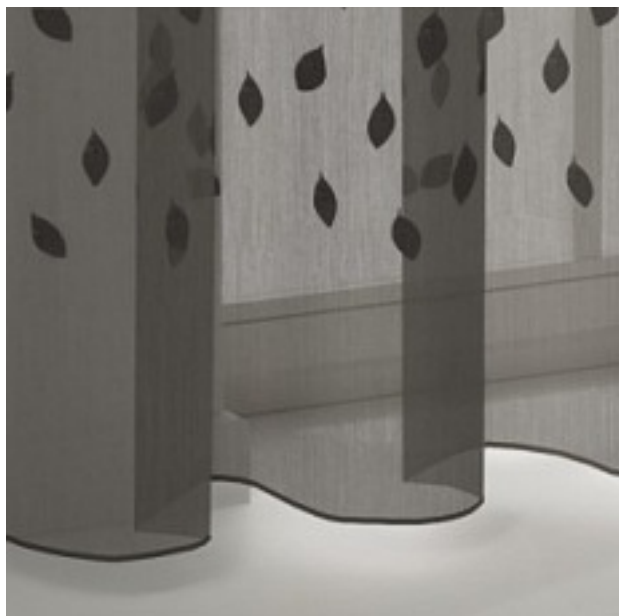

PRODUCT DATASHEET

ADO
Goldkante

AnisYes 3508 / 776

COLLECTION SLOW LIVING

colours	
fabric width (cm)	300
material	100 % polyester
transparency	semitransparent fabric
care instruction	    
characteristics	  
suitable for	

description

ANISYes steeps rooms in a feeling of comfort. Atmospheric leaf appliqués dance together with playful effortlessness thanks to an iridescent base fabric that compresses towards the bottom. Its artisanal authenticity flourishes in soft cloud-white, taupe and petrol.

Legende

 flame retardant

 Light fastness

 Lead weight

 Washing and ironing shrinkage

 thermo fabric

 dim-out fabric

 Curtains

 Drapery fabric

 Upholstery

 Panel curtain

 Roman blind with transparent rods/vertical tape

 Roman blind with Tucks/Wave effect

 CoverTex wall covering