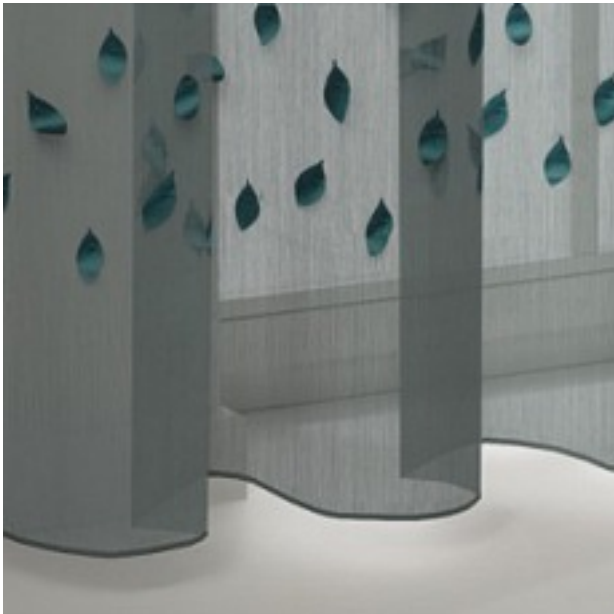

PRODUCT DATASHEET

ADO
Goldkante

AnisYes 3508 / 676

COLLECTION SLOW LIVING

colours	
fabric width (cm)	300
material	100 % polyester
transparency	semitransparent fabric
care instruction	    
characteristics	  
suitable for	

description

ANISYes steeps rooms in a feeling of comfort. Atmospheric leaf appliques dance together with playful effortlessness thanks to an iridescent base fabric that compresses towards the bottom. Its artisanal authenticity flourishes in soft cloud-white, taupe and petrol.

Legende

flame retardant

Light fastness

Lead weight

Washing and ironing shrinkage

thermo fabric

dim-out fabric

Curtains

Drapery fabric

Upholstery

Panel curtain

Roman blind with transparent rods/vertical tape

Roman blind with Tucks/Wave effect

CoverTex wall covering