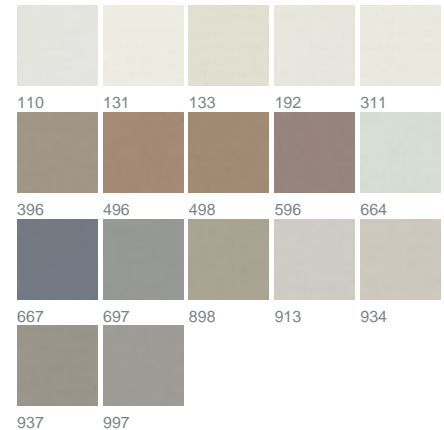

PRODUCT DATASHEET

ADO
Goldkante

Ryse 3041 / 913

COLLECTION SLOW LIVING

colours

fabric width (cm)

330

material

100% polyester

transparency

semitransparent fabric

care instruction

characteristics

suitable for

description

RYSE ushers in the dawn. Shadowy yet with a silky shimmer, its elegant sheen evokes images of a sunrise you can touch. A flowing drape with powdery colours that is pleasantly soft.