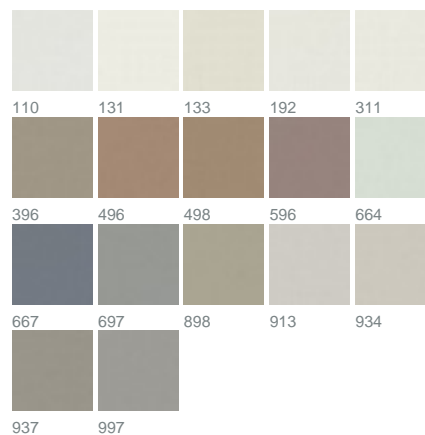

### colours

fabric width (cm)

330

material

100% polyester

transparency

semitransparent fabric

care instruction