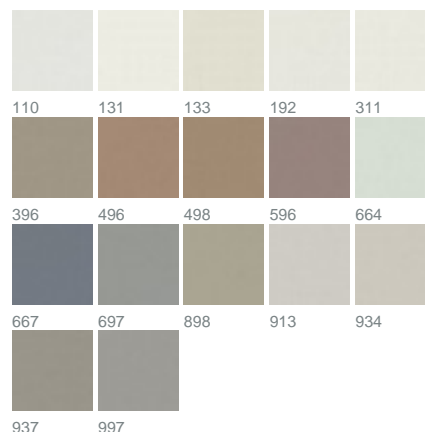

### colours

fabric width (cm)

330

material

100% polyester

transparency

semitransparent fabric

care instruction