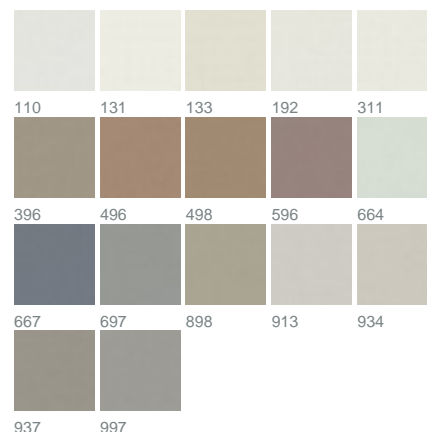

### colours

fabric width (cm)

220

material

100% polyester

transparency

semitransparent fabric

care instruction