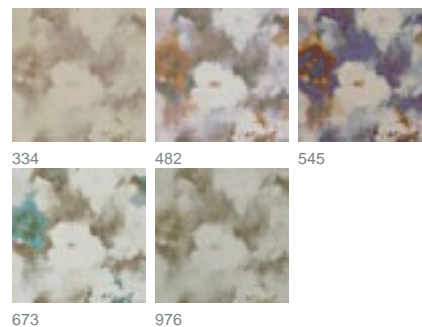

PRODUCT DATASHEET

Aviva 2626 / 482

COLLECTION SLOW LIVING

colours

fabric width (cm) 300

material 100% polyester

transparency opaque fabric

care instruction

characteristics

suitable for

Repeat width 40

Repeat height 80

description

AVIVA lives for the spring and loves cosiness. The sight of the artistic velour kindles feelings of happiness. The nature-inspired all-over pattern feels even more full-bodied and exudes an even greater elegance thanks to its KENO 1118 lining.