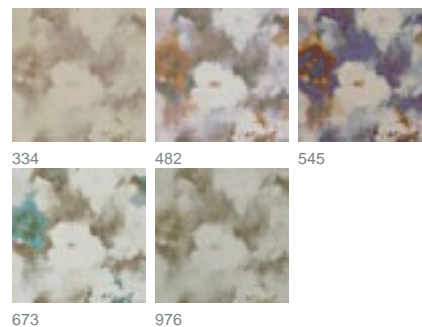

PRODUCT DATASHEET

Aviva 2626 / 334

COLLECTION SLOW LIVING

colours

fabric width (cm) 300

material 100% polyester

transparency opaque fabric

care instruction

characteristics

suitable for

Repeat width 40

Repeat height 80

description

AVIVA lives for the spring and loves cosiness. The sight of the artistic velour kindles feelings of happiness. The nature-inspired all-over pattern feels even more full-bodied and exudes an even greater elegance thanks to its KENO 1118 lining.