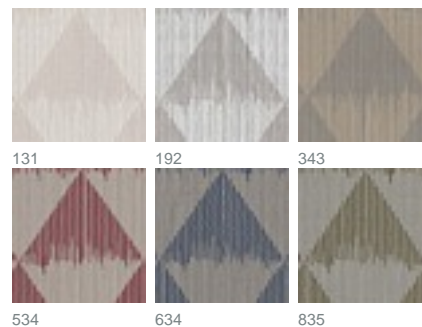

## Halvar 1694 / 835

COLLECTION SLOW LIVING

### colours

fabric width (cm)

285

material

88% polyester, 12% linen

transparency

opaque fabric

care instruction

characteristics

suitable for

Repeat width

23

Repeat height

34

### description

HALVAR's look, feel and material embody authenticity. The casual effortlessness of the Yescuard combined with its 3D effect offers relaxation in exquisite snow, delicate gold, neutral silver, elegant red, airy blue and discreet olive. But the interplay of matt and shimmer is anything but discreet.