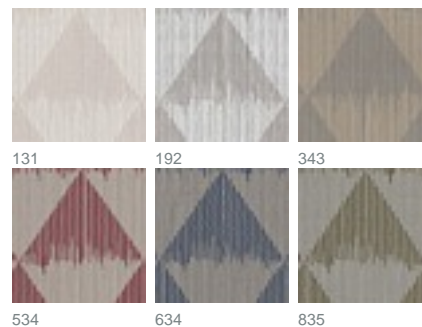

### colours

fabric width (cm) 285

material 88% polyester, 12% linen

transparency opaque fabric

care instruction     

characteristics   

suitable for 

Repeat width 23