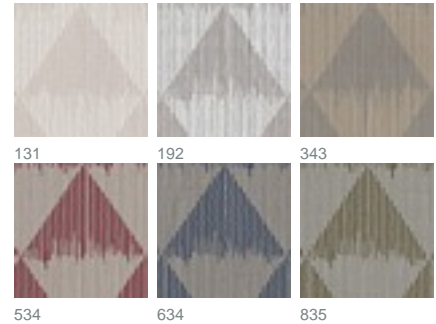

PRODUCT DATASHEET

Halvar 1694 / 534

COLLECTION SLOW LIVING

colours

fabric width (cm) 285

material 88% polyester, 12% linen

transparency opaque fabric

care instruction     

characteristics   

suitable for 

Repeat width 23

Repeat height 34

description

HALVAR's look, feel and material embody authenticity. The casual effortlessness of the Yescuard combined with its 3D effect offers relaxation in exquisite snow, delicate gold, neutral silver, elegant red, airy blue and discreet olive. But the interplay of matt and shimmer is anything but discreet.

Legende

 flame retardant

 thermo fabric

 Curtains

 Roman blind with transparent rods/vertical tape

 Light fastness

 dim-out fabric

 Drapery fabric