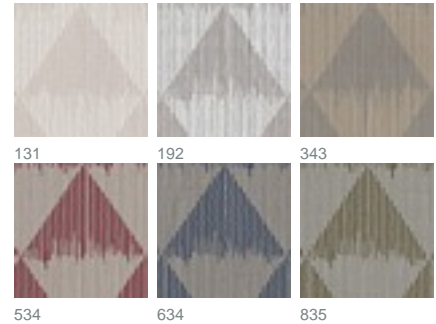

Halvar 1694 / 343

COLLECTION SLOW LIVING

colours

fabric width (cm)

285

material

88% polyester, 12% linen

transparency

opaque fabric

care instruction

characteristics

suitable for

Repeat width

23

Repeat height

34

description

HALVAR's look, feel and material embody authenticity. The casual effortlessness of the Yescuard combined with its 3D effect offers relaxation in exquisite snow, delicate gold, neutral silver, elegant red, airy blue and discreet olive. But the interplay of matt and shimmer is anything but discreet.