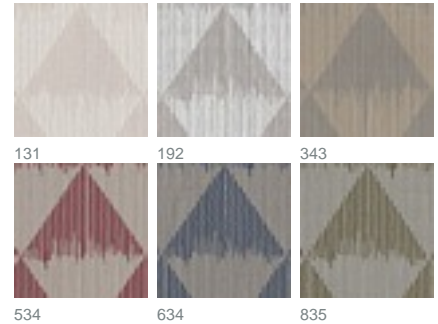

PRODUCT DATASHEET

Halvar 1694 / 192

COLLECTION SLOW LIVING

colours

fabric width (cm)

285

material

88% polyester, 12% linen

transparency

opaque fabric

care instruction

characteristics

suitable for

Repeat width

23

Repeat height

34

description

HALVAR's look, feel and material embody authenticity. The casual effortlessness of the Yescuard combined with its 3D effect offers relaxation in exquisite snow, delicate gold, neutral silver, elegant red, airy blue and discreet olive. But the interplay of matt and shimmer is anything but discreet.