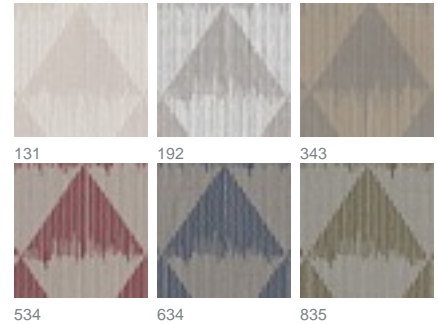

PRODUCT DATASHEET

Halvar 1694 / 131

COLLECTION SLOW LIVING

colours

fabric width (cm) 285

material 88% polyester, 12% linen

transparency opaque fabric

care instruction     

characteristics   

suitable for 

Repeat width 23

Repeat height 34

description

HALVAR's look, feel and material embody authenticity. The casual effortlessness of the Yescuard combined with its 3D effect offers relaxation in exquisite snow, delicate gold, neutral silver, elegant red, airy blue and discreet olive. But the interplay of matt and shimmer is anything but discreet.

Legende

 flame retardant

 thermo fabric

 Curtains

 Roman blind with transparent rods/vertical tape

 Light fastness

 dim-out fabric

 Drapery fabric