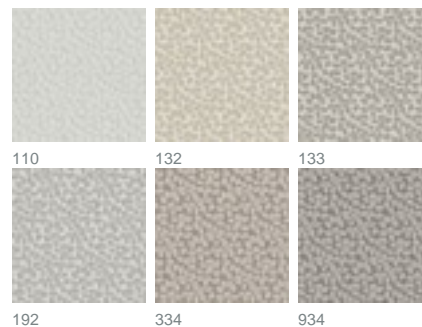

## Shiloh 1692 / 110

COLLECTION SLOW LIVING

### colours

fabric width (cm) 285

material 100% polyester

transparency opaque fabric

care instruction

characteristics

suitable for

Repeat width 21