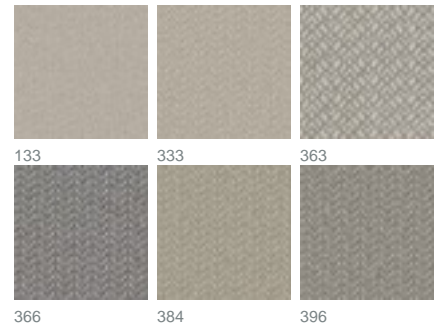

## Calyso 1579 / 396

COLLECTION SLOW LIVING

### colours

fabric width (cm) 140

martindale 48000

material 100% polyester

care instruction

characteristics

suitable for

Repeat width 7