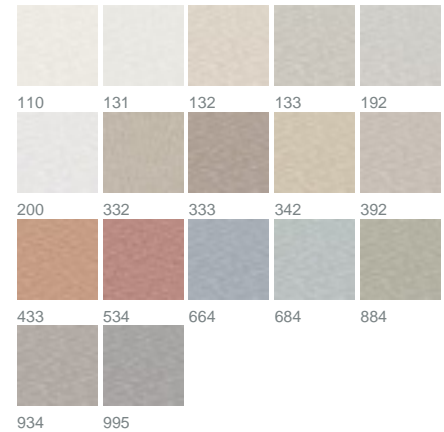

## Frey 1127 / 684

COLLECTION SLOW LIVING

### colours

fabric width (cm)

300

material

100% polyester

transparency

transparent fabric

care instruction