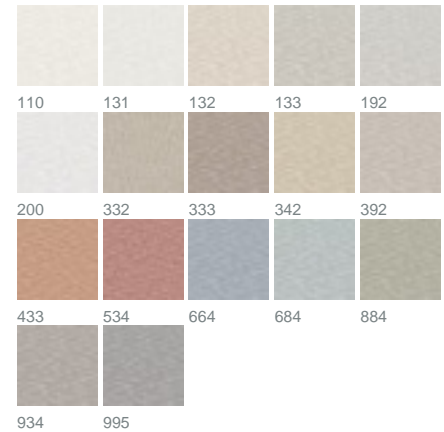

PRODUCT DATASHEET

ADO
Goldkante

Frey 1127 / 534

COLLECTION SLOW LIVING

colours

fabric width (cm)

300

material

100% polyester

transparency

transparent fabric

care instruction

characteristics

suitable for

description

Simply FREY. The structured single-colour in an attractive linen look provides an infinite pool of inspiration to try out new combinations again and again, while its casual nature and earthy texture ensure a greater effervescence of serenity.

Legende

flame retardant

thermo fabric

Curtains

Roman blind with transparent rods/vertical tape

Light fastness

dim-out fabric

Drapery fabric