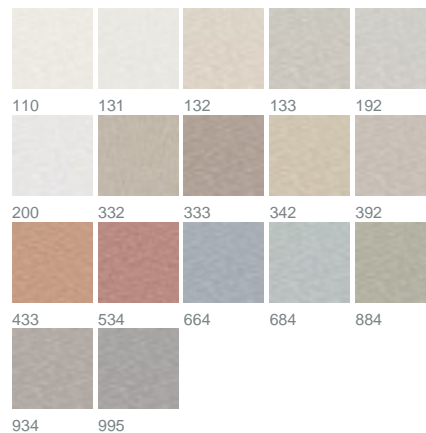

## Frey 1127 / 433

COLLECTION SLOW LIVING

### colours

fabric width (cm)

300

material

100% polyester

transparency

transparent fabric

care instruction