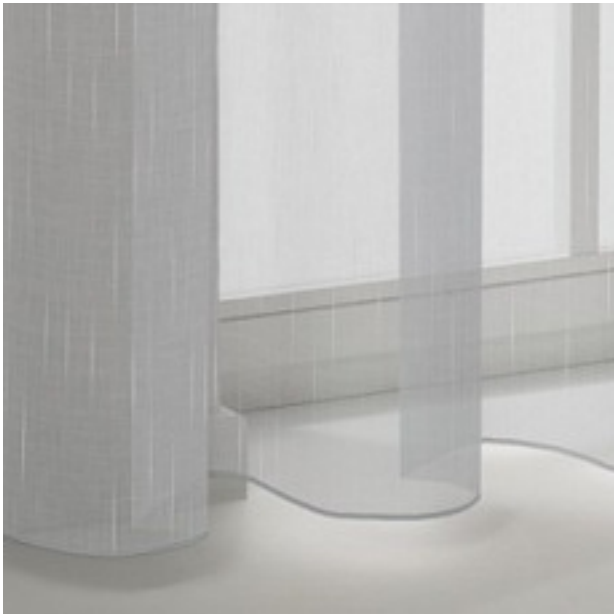

PRODUCT DATASHEET

Stuart 3527 / 200

COLLECTION CHARACTERS

colours

110

200

fabric width (cm) 290

material 100 % Polyester

transparency transparent fabric

care instruction

no steaming

characteristics

suitable for

description

STUART makes any house into a home. If you are looking for both a clear view and a homely atmosphere, then STUART is the perfect fabric for you. A delicate mesh structure covers the highly transparent fabric and thus gives it an architectural clarity. Its uneven thread thickness give rise to a natural effect when installed on a window. STUART can also be combined creatively with other decorative fabrics.

Legende

flame retardant

thermo fabric

Curtains

Roman blind with transparent rods/vertical tape

Light fastness

dim-out fabric

Drapery fabric

Roman blind with Tucks/Wave effect

Lead weight

Protects against viruses as well as bacteria, microorganisms, mold and fungi

Upholstery

CoverTex wall covering

Washing and ironing shrinkage

recycling

Panel curtain