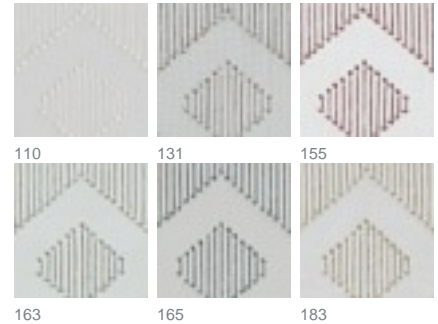

PRODUCT DATASHEET

ADO
Goldkante

Funky 3202 / 165

COLLECTION CHARACTERS

colours

fabric width (cm) 300

material 100 % Polyester

transparency opaque fabric

care instruction     
no steaming

characteristics   

suitable for 

Repeat width 34

Repeat height 38

description

FUNKY embodies the spirit of Ibiza. This multicoloured and multithreaded fil-coupé fabric radiates authenticity in its ethnic look with long fringes. It brings that holiday feeling back home by adding a splash of colour in earthy red tones, vibrant blue shades, fresh green hues or beige and taupe colourations.