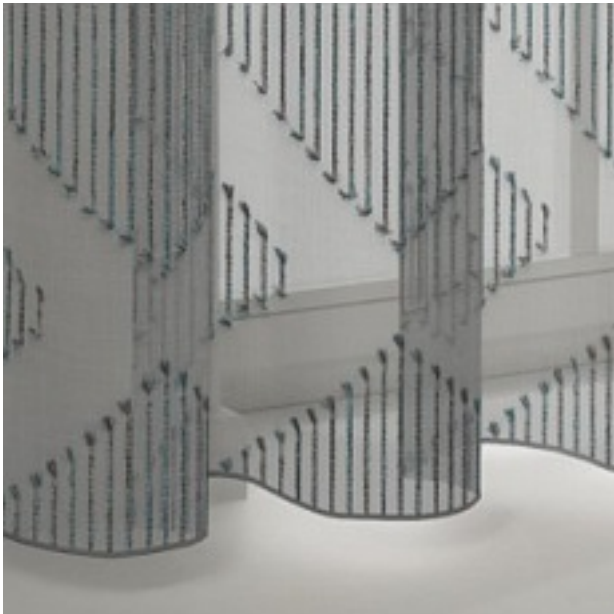

PRODUCT DATASHEET

ADO
Goldkante

Funky 3202 / 165

COLLECTION CHARACTERS

colours

fabric width (cm) 300

material 100 % Polyester

transparency opaque fabric

care instruction     
no steaming

characteristics   

suitable for 

Repeat width 34

Repeat height 38

description

FUNKY embodies the spirit of Ibiza. This multicoloured and multithreaded fil-coupé fabric radiates authenticity in its ethnic look with long fringes. It brings that holiday feeling back home by adding a splash of colour in earthy red tones, vibrant blue shades, fresh green hues or beige and taupe colourations.

Legende

flame retardant

thermo fabric

Curtains

Roman blind with
transparent
rods/vertical tape
Roman blind with
Tucks/Wave effect

Light fastness

dim-out fabric

Drapery fabric