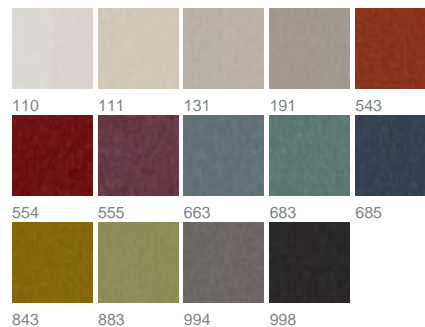

PRODUCT DATASHEET

ADO
Goldkante

Ebba 1572 / 883

COLLECTION CHARACTERS

colours

fabric width (cm) 140

martindale 80000

material 100 % Polyester

Depending on the colour scheme, this faux single-colour fabric with its subtle two-tone look can stand out or blend into any interior. Its material composition makes it both durable and easy to clean. Plus, its contemporary aesthetic allows it to blend in easily with any furniture style.