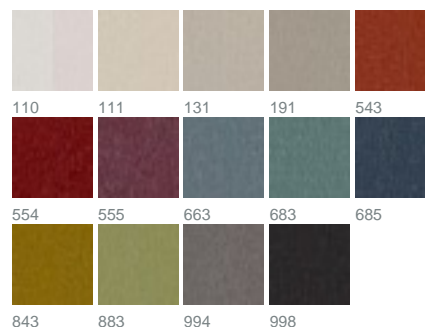

### colours

fabric width (cm) 140

martindale 80000

material 100 % Polyester

care instruction no steaming

characteristics

suitable for