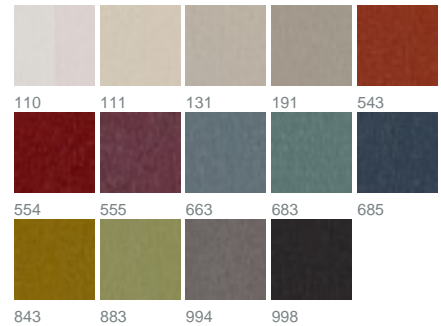

PRODUCT DATASHEET

ADO
Goldkante

Ebba 1572 / 191

COLLECTION CHARACTERS

colours

fabric width (cm) 140

martindale 80000

material 100 % Polyester

Depending on the colour scheme, this faux single-colour fabric with its subtle two-tone look can stand out or blend into any interior. Its material composition makes it both durable and easy to clean. Plus, its contemporary aesthetic allows it to blend in easily with any furniture style.