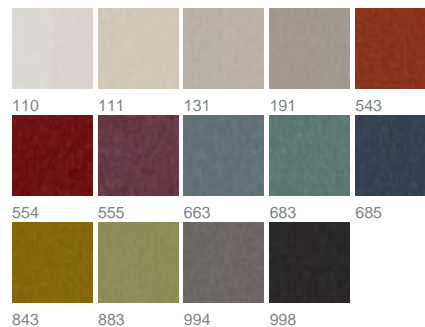

PRODUCT DATASHEET

ADO
Goldkante

Ebba 1572 / 110

COLLECTION CHARACTERS

colours

fabric width (cm) 140

martindale 80000

material 100 % Polyester

Depending on the colour scheme, this faux single-colour fabric with its subtle two-tone look can stand out or blend into any interior. Its material composition makes it both durable and easy to clean. Plus, its contemporary aesthetic allows it to blend in easily with any furniture style.