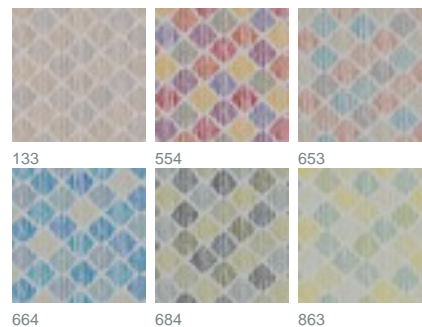

PRODUCT DATASHEET

ADO
Goldkante

Idealist 1218 / 653

COLLECTION CHARACTERS

colours

fabric width (cm)

137

material

100 % Polyester

transparency

opaque fabric

care instruction

no steaming

characteristics

suitable for

Repeat width

35

Repeat height

29

description

IDEALIST exudes joie de vivre in a modern ethnic style. Voluminous multi-coloured yarns give rise to its particularly distinctive look. Subtle matt and lustrous effects with shimmering yarn accentuate this aesthetic. Available in six colour schemes, it is perfect for any interior design – from understated and restrained, to bold and expressive.