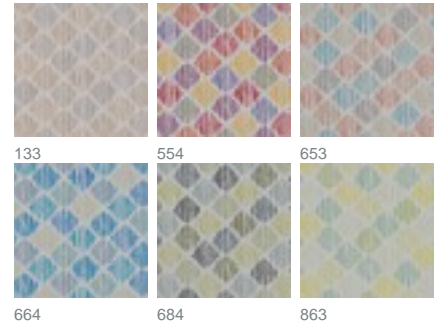

PRODUCT DATASHEET

Idealist 1218 / 133

COLLECTION CHARACTERS

colours

fabric width (cm)

137

material

100 % Polyester

transparency

opaque fabric

care instruction

no steaming

characteristics

suitable for

Repeat width

35

Repeat height

29

description

IDEALIST exudes joie de vivre in a modern ethnic style. Voluminous multi-coloured yarns give rise to its particularly distinctive look. Subtle matt and lustrous effects with shimmering yarn accentuate this aesthetic. Available in six colour schemes, it is perfect for any interior design – from understated and restrained, to bold and expressive.