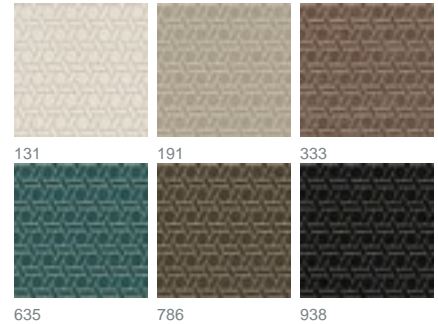

## Nador 1568 / 786

COLLECTION HOMESTORIES

colours

fabric width (cm) 140

martindale 55.000

material 100%Polyester

care instruction   
no steaming

characteristics 

suitable for 

Repeat width 4

Repeat height 8