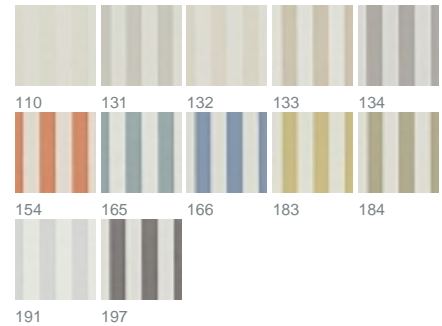

## Stripy 1126 / 131

COLLECTION HOMESTORIES

### colours

fabric width (cm)

280

material

100%PolyesterFR

transparency

opaquefabric

care instruction

characteristics

suitable for

Repeat width

10

## description

STRIPY is a modern striped fabric that speaks of home. Large, clear block stripes make it a real eye-catcher in any interior design. Choose between 12 colours in combination with wool white for a ravishing look. Its material is soft, voluminous and captivating with a drape. Its opaque stripes are classic, yet cosmopolitan.