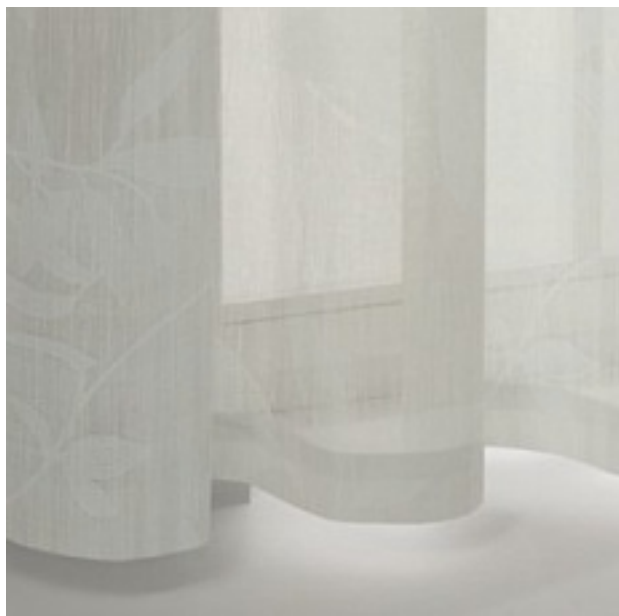

PRODUCT DATASHEET

ADO
Goldkante

Lamina 9823 / 110

COLLECTION COUNTRY STORIES

colours

110

130

132

fabric width (cm) 290

material 70% Polyester; 30% Viscose

transparency semitransparent fabric

care instruction     
no steaming

characteristics   

suitable for 

Repeat width 130

Repeat height 63

 recycling

 Curtains

 Drapery fabric

 Upholstery

 Panel curtain

 Roman blind with transparent rods/vertical tape
 Roman blind with Tucks/Wave effect

 CoverTex wall covering