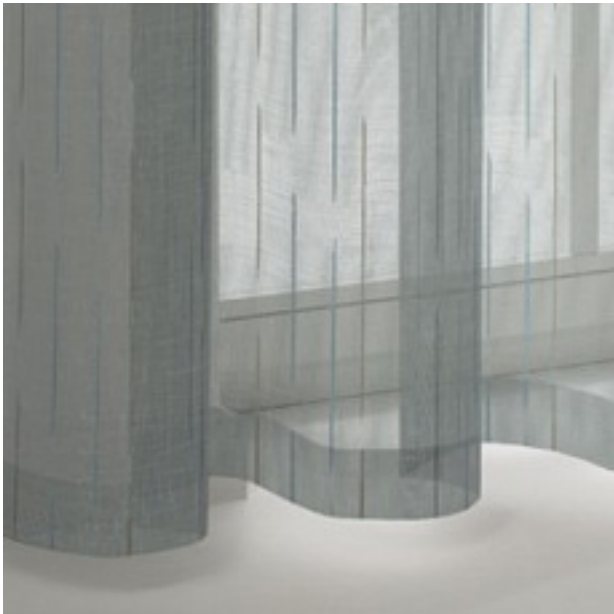

PRODUCT DATASHEET

ADO
Goldkante

Tiny 3469 / 163

COLLECTION SILHOUETTES

colours

fabric width (cm) 300

material 100 % Polyester

transparency transparent fabric

care instruction     

characteristics   

suitable for   

Repeat width 33

Repeat height 53

description

TINY makes a huge impact at the window. Its delicate, uninterrupted vertical lines are evocative of plant stalks, taking you on a colourful foray through nature. Pleasant to the touch and set tling in a lovely drape, this structured base fabric features a lively blend of colours: green kid, white cream, beige kid, red/orange and natural blue.

Legende

 flame retardant

 thermo fabric

 Curtains

 Roman blind with transparent rods/vertical tape

 Light fastness

 dim-out fabric

 Drapery fabric

 Roman blind with Tucks/Wave effect

 Lead weight

 Upholstery

 CoverTex wall covering

PRODUCT DATASHEET

ADO
Goldkante

Washing and ironing
shrinkage

Panel curtain