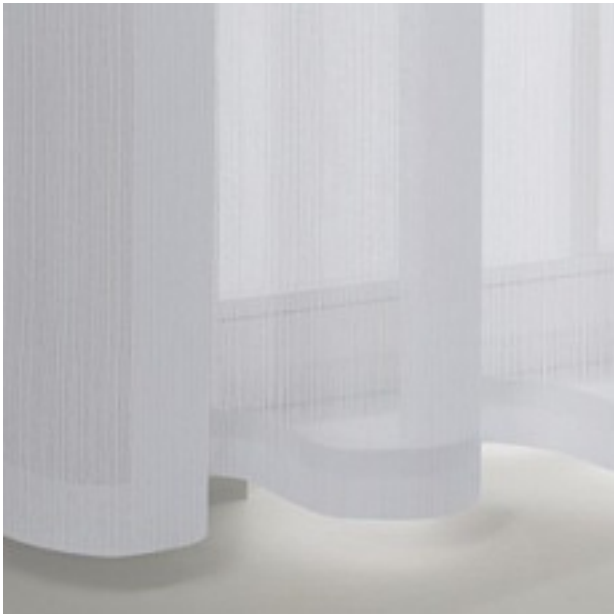

PRODUCT DATASHEET

Alina 8515 / 200

COLLECTION COUNTRY STORIES

colours

110

200

341

fabric width (cm) 290

material 100% Polyester

transparency semitransparent fabric

care instruction     
no steaming

characteristics   

suitable for 

Repeat width 6

Legende

flame retardant

Drapery fabric

Upholstery

Panel curtain

Roman blind with transparent rods/vertical tape
Roman blind with Tucks/Wave effect

CoverTex wall covering