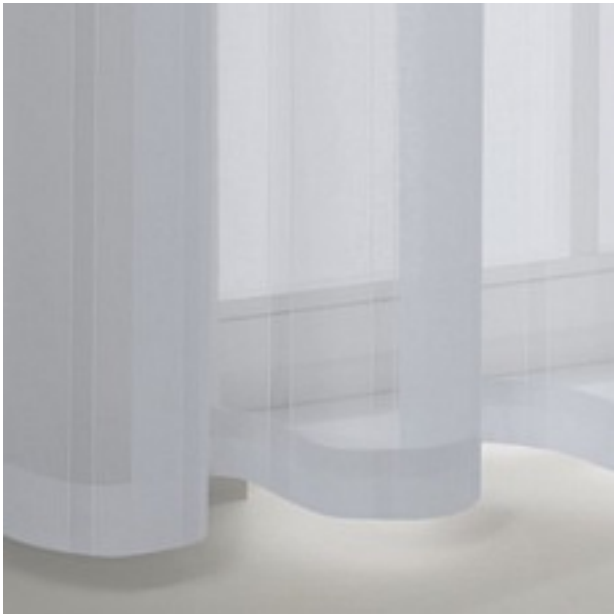

PRODUCT DATASHEET

Bent 3158 / 200

COLLECTION COLORS OF LIGHT

colours

fabric width (cm) 180/220/300

material 100% Polyester

transparency semitransparent fabric

care instruction     

characteristics   

suitable for    

Repeat width 8

Legende

flame retardant

Light fastness

Lead weight

Washing and ironing shrinkage

Roman blind with transparent rods/vertical tape
Roman blind with Tucks/Wave effect

CoverTex wall covering