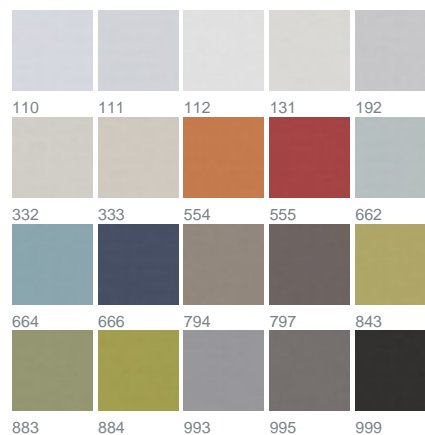

PRODUCT DATASHEET

ADO
Goldkante

Relax Blackout 1398 / 995

COLLECTION CELEBRATE THE MOMENT

colours

fabric width (cm)

300

material