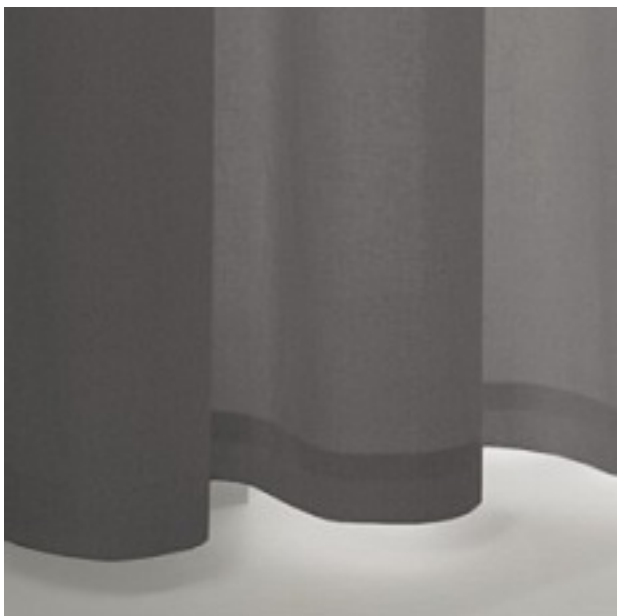

PRODUCT DATASHEET

ADO
Goldkante

Relax Blackout 1398 / 995

COLLECTION CELEBRATE THE MOMENT

colours

fabric width (cm)

300

material

100 % Polyester FR

transparency

opaque fabric

care instruction

no steaming

characteristics

DIN 4102 B1

suitable for

description

A blackout that everyone remembers. RELAX BLACKOUT is a tasteful decorative fabric that blocks out 100 per cent of light, thanks to the superb coating on the reverse of the fabric. The surface has a lively textured effect and an appealing weave structure. For a blackout fabric, RELAX BLACKOUT has an exceptionally pleasant feel and an unusually soft drape.

Legende

flame retardant

thermo fabric

Curtains

Roman blind with transparent rods/vertical tape

Light fastness

dim-out fabric

Drapery fabric