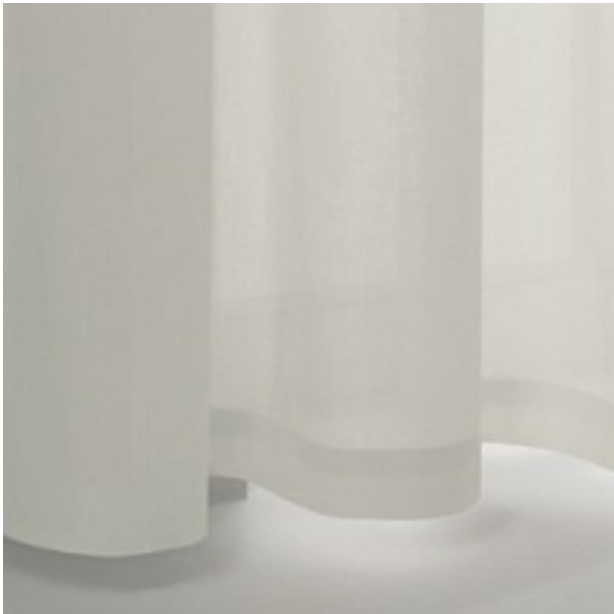

PRODUCT DATASHEET

Favorit 1086 / 141

COLLECTION AUTHENTICS

colours

fabric width (cm) 300

material 100% Acrylic

transparency opaque fabric

care instruction     
no steaming

characteristics    

suitable for 

Legende

 flame retardant

 thermo fabric

 Curtains

 Roman blind with transparent rods/vertical tape

 Light fastness

 dim-out fabric

 Drapery fabric

 Roman blind with Tucks/Wave effect

 Lead weight

 Upholstery

 CoverTex wall covering

 Washing and ironing shrinkage

 Panel curtain