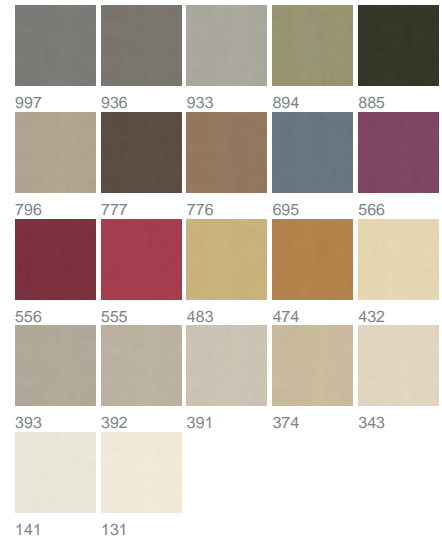

PRODUCT DATASHEET

Favorit 1086 / 141

COLLECTION AUTHENTICS

colours

fabric width (cm) 300

material 100% Acrylic

transparency opaque fabric

care instruction     
no steaming

characteristics    

suitable for 

Legende

 flame retardant

 thermo fabric

 Curtains

 Roman blind with transparent rods/vertical tape

 Light fastness