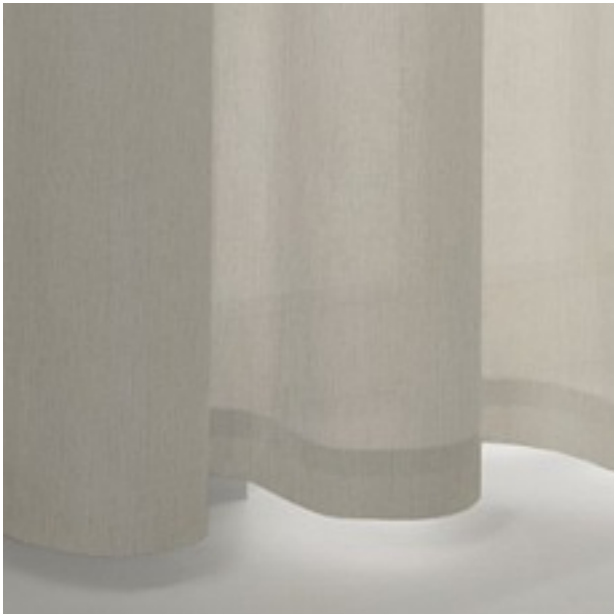

PRODUCT DATASHEET

ADO
Goldkante

Favorit 1086 / 391

COLLECTION AUTHENTICS

colours

fabric width (cm) 300

material 100% Acrylic

transparency opaque fabric

care instruction     
no steaming

characteristics    

suitable for 

Legende

 flame retardant

 thermo fabric

 Curtains

 Roman blind with transparent rods/vertical tape

 Light fastness

 dim-out fabric

 Drapery fabric

 Roman blind with Tucks/Wave effect

 Lead weight

 Upholstery

 CoverTex wall covering

 Washing and ironing shrinkage