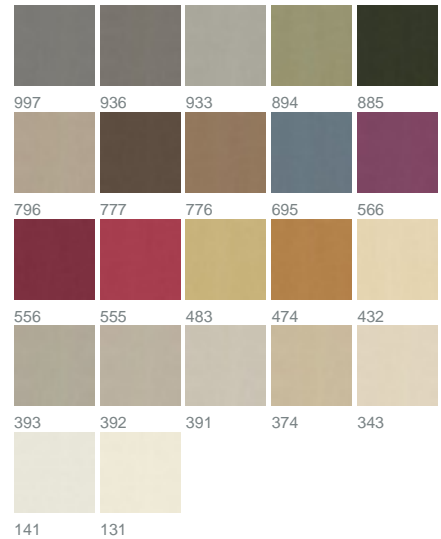

PRODUCT DATASHEET

ADO
Goldkante

Favorit 1086 / 391

COLLECTION AUTHENTICS

colours

fabric width (cm) 300

material 100% Acrylic

transparency opaque fabric