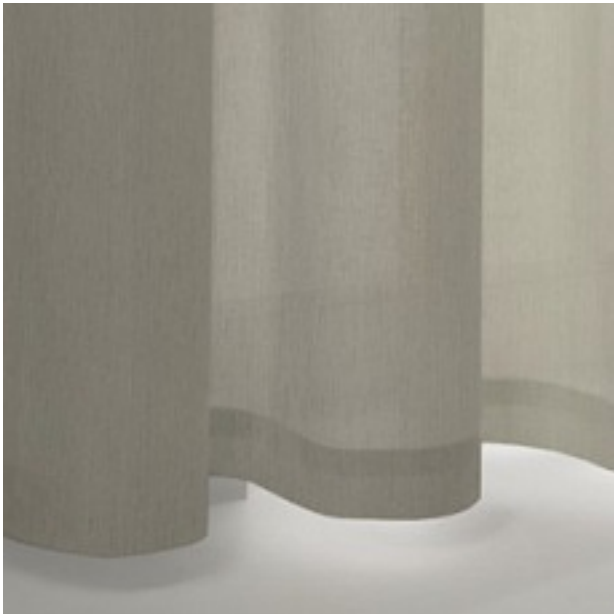

PRODUCT DATASHEET

ADO
Goldkante

Favorit 1086 / 393

COLLECTION AUTHENTICS

colours

fabric width (cm)

300

material

100% Acrylic

transparency

opaque fabric

care instruction

no steaming

characteristics

suitable for

Legende

Curtains

Drapery fabric

Upholstery

Panel curtain

Roman blind with transparent rods/vertical tape

Roman blind with Tucks/Wave effect

CoverTex wall covering