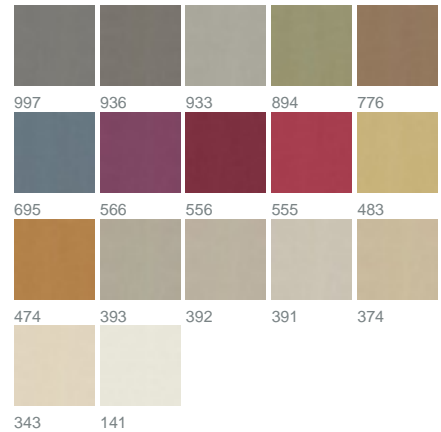

PRODUCT DATASHEET

ADO
Goldkante

Favorit 1086 / 393

COLLECTION AUTHENTICS

colours

fabric width (cm)

300

material

100% Acrylic

transparency

opaque fabric

care instruction

no steaming

characteristics

suitable for

Legende

Curtains

Drapery fabric

Upholstery

Panel curtain

Roman blind with transparent rods/vertical tape

Roman blind with Tucks/Wave effect

CoverTex wall covering