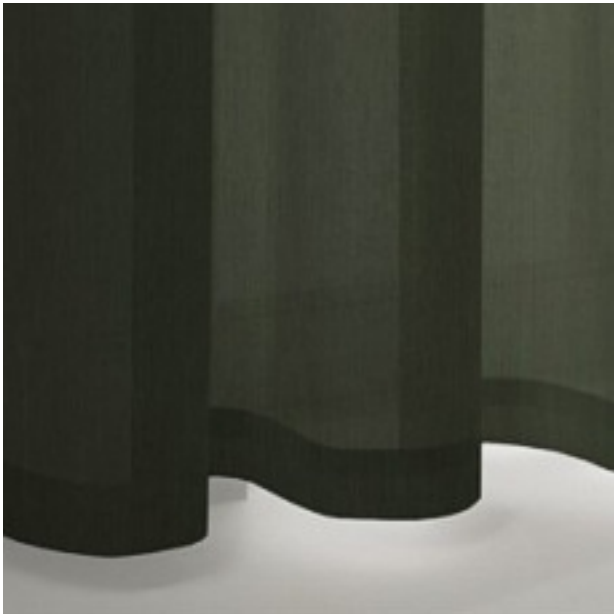

PRODUCT DATASHEET

Favorit 1086 / 885

COLLECTION AUTHENTICS

colours

fabric width (cm) 300

material 100% Acrylic

transparency opaque fabric

care instruction     
no steaming

characteristics    

suitable for 

Legende