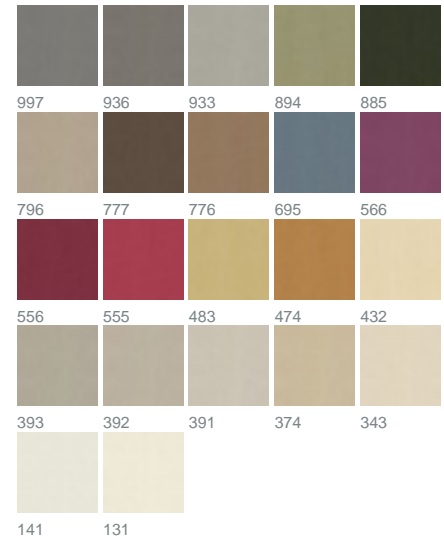

PRODUCT DATASHEET

Favorit 1086 / 885

COLLECTION AUTHENTICS

colours

fabric width (cm) 300

material 100% Acrylic

transparency opaque fabric

care instruction     
no steaming