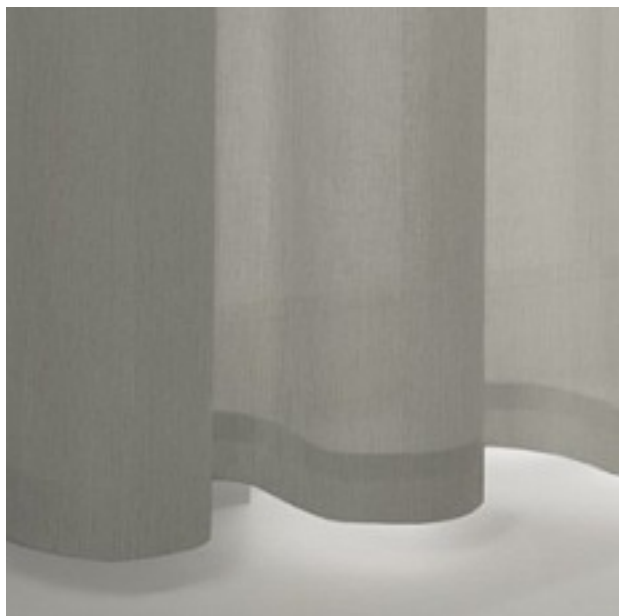

PRODUCT DATASHEET

ADO
Goldkante

Favorit 1086 / 933

COLLECTION AUTHENTICS

colours

fabric width (cm)

300

material

100% Acrylic

transparency

opaque fabric

care instruction

no steaming

characteristics

suitable for

Legende

flame retardant

thermo fabric

Curtains

Roman blind with transparent rods/vertical tape

Light fastness

dim-out fabric

Drapery fabric

Roman blind with Tucks/Wave effect